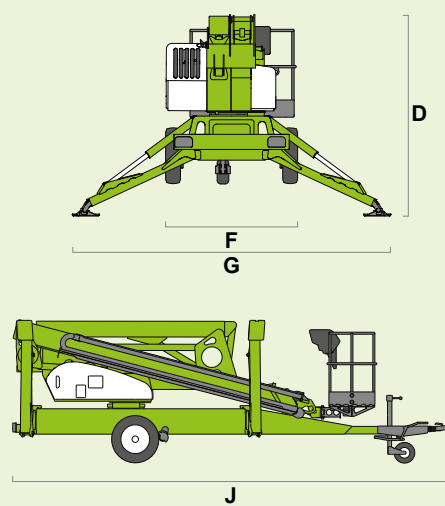

niftylift

210

(A) 21m
69ft

(B) 19m
62ft 6in

(C) 12m
39ft 6in

225kg
500lbs

1.4m x 0.7m
4ft 7in x 2ft 4in

100°

(D) 2.27m
7ft 5in

(F) 1.8m
5ft 11in

(G) 4.3m
14ft 1in

(J) 6.95m
22ft 10in

3495kg
7700lbs

17%
9.5°

niftylift

Chalkdell Drive, Shenley Wood,
Milton Keynes, MK5 6GF
England, United Kingdom
+44 1908 223456
sales@niftylift.com
www.niftylift.com