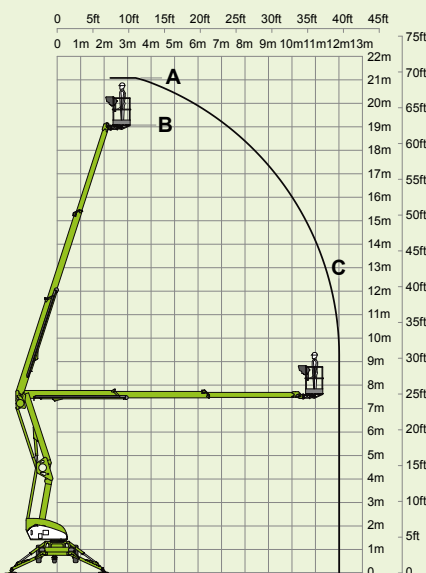

niftylift

210

(A) 21m
69ft

(B) 19m
62ft 6in

(C) 12m
39ft 6in

225kg
500lbs

1.4m x 0.7m
4ft 7in x 2ft 4in

100°

(D) 2.27m
7ft 5in

(F) 1.8m
5ft 11in

(G) 4.3m
14ft 1in

(J) 6.95m
22ft 10in

3495kg
7700lbs

17%
9.5°

niftylift

Chalkdell Drive, Shenley Wood,
Milton Keynes, MK5 6GF
England, United Kingdom
+44 1908 223456
sales@niftylift.com
www.niftylift.com